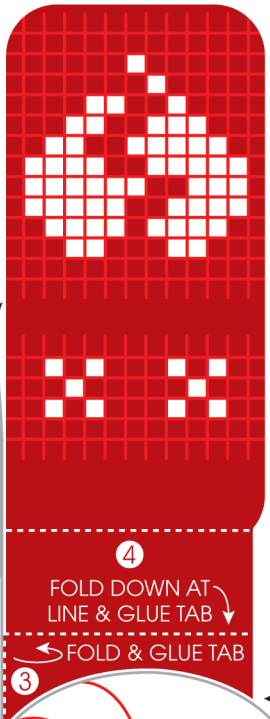

CURL THE ARMS & FINGERS. THEY LOOK COOLER THAT WAY.

CUT ALONG THE WHITE LINE

4 FOLD DOWN AT LINE & GLUE TAB
3 FOLD & GLUE TAB

CUT ALONG THE WHITE LINE

1 CUT OUT

2 CUT OUT
DON'T FORGET THE ARM SLOTS TOO

10

9

Cut

Fold

Glue Order
1 2 3 4 5