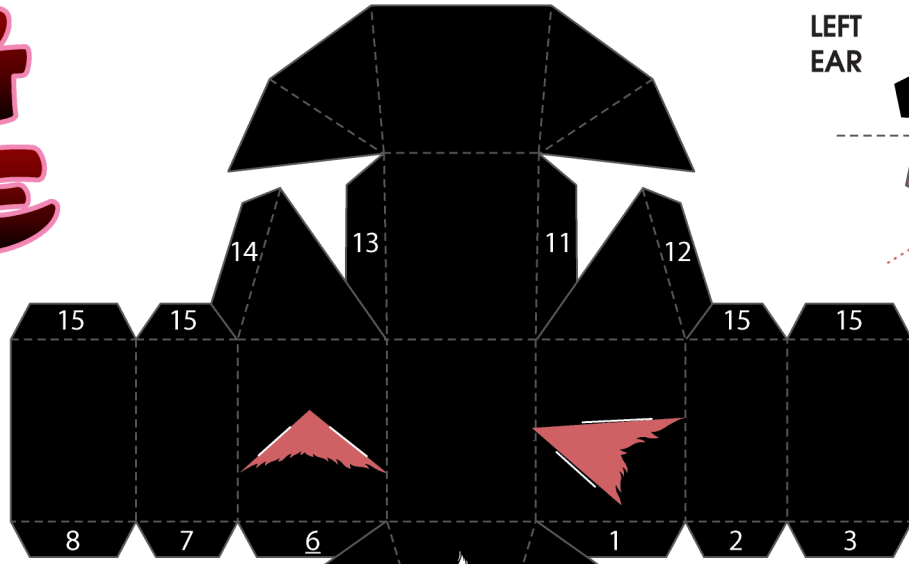

BIG LOVE

DON'T FORGET TO CUT THE SLOTS FOR THE EARS BEFORE GLUING HIS HEAD TOGETHER

Cut

Fold

Glue Order

① ② ③ ④ ⑤

DON'T FORGET TO CUT THE WHITE SLOTS BEFORE GLUING TOGETHER. THE TABS ON KITTY'S LEFT HAND WILL GO INTO THE SLOTS.

YOU CAN WRITE A MESSAGE ON THE BACK OF THE HEART.