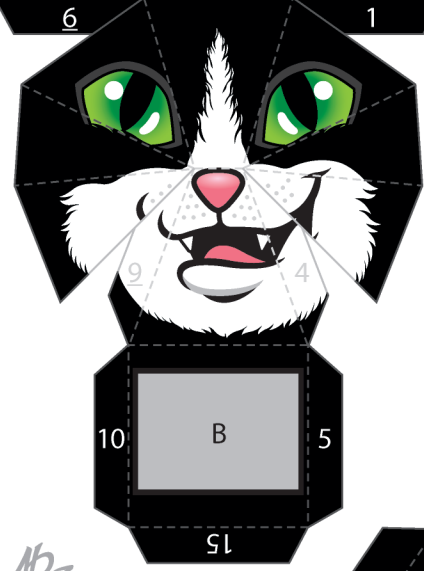

BIG LOVE

DON'T FORGET TO CUT THE SLOTS FOR THE EARS BEFORE GLUING HIS HEAD TOGETHER

Cut

Fold

Glue Order

① ② ③ ④ ⑤

DON'T FORGET TO CUT THE WHITE SLOTS BEFORE GLUING TOGETHER. THE TABS ON KITTY'S LEFT HAND WILL GO INTO THE SLOTS.

YOU CAN WRITE A MESSAGE ON THE BACK OF THE HEART.