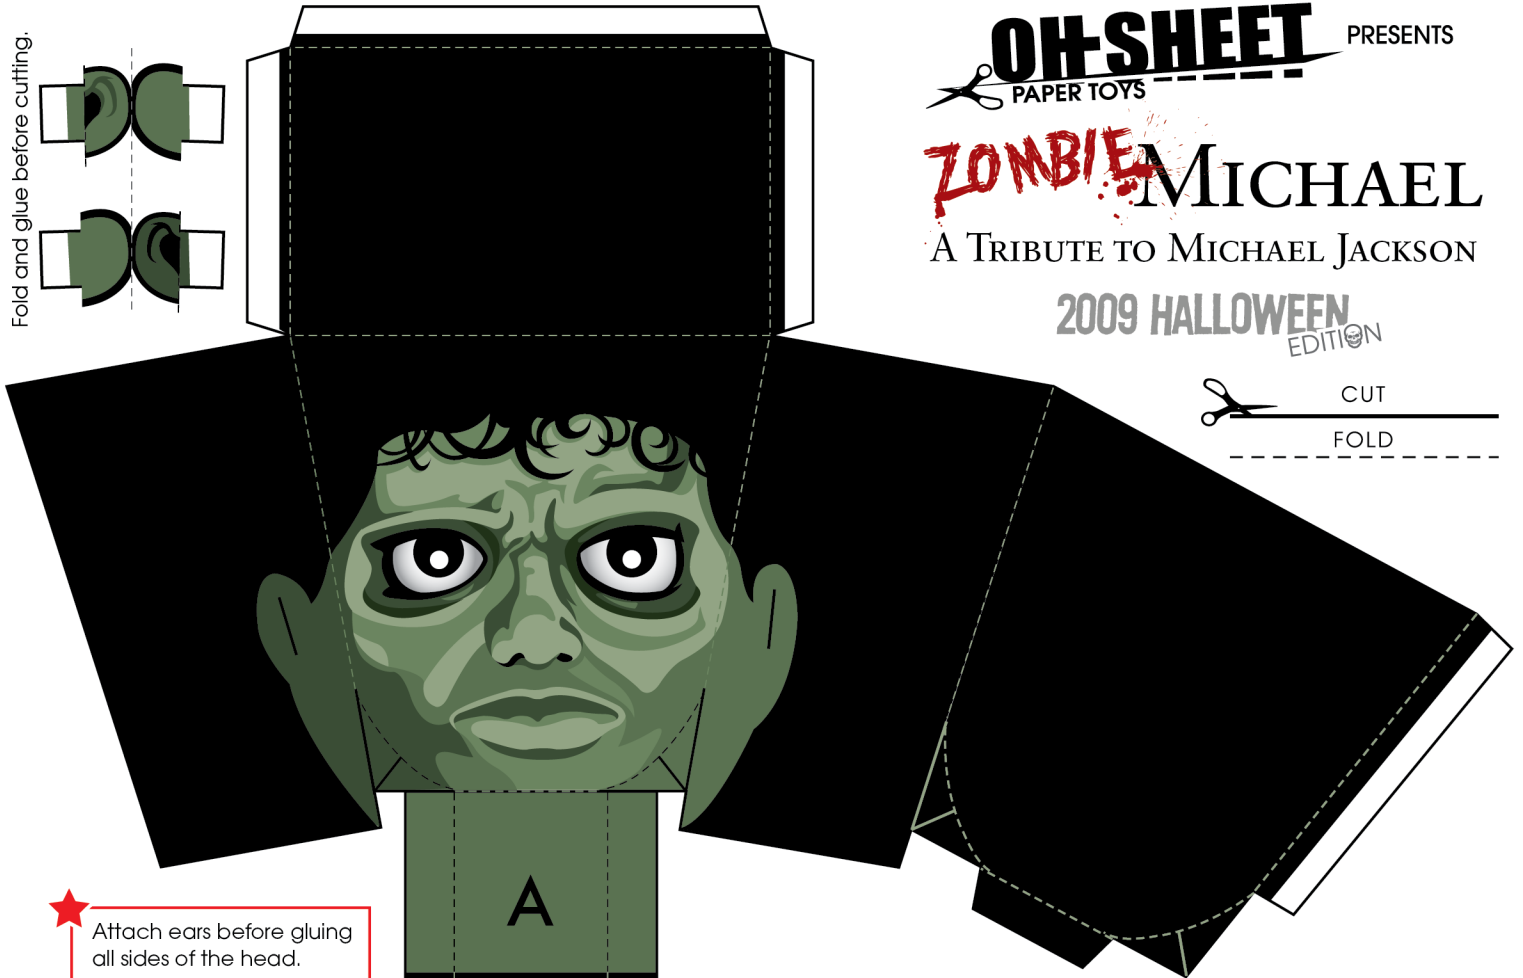

# ZOMBIE MICHAEL

A TRIBUTE TO MICHAEL JACKSON

2009 HALLOWEEN  
EDITION

Fold and glue before cutting.

★ Attach ears before gluing all sides of the head.

★ Attach arms to body before gluing all sides.

Fold and glue before cutting.