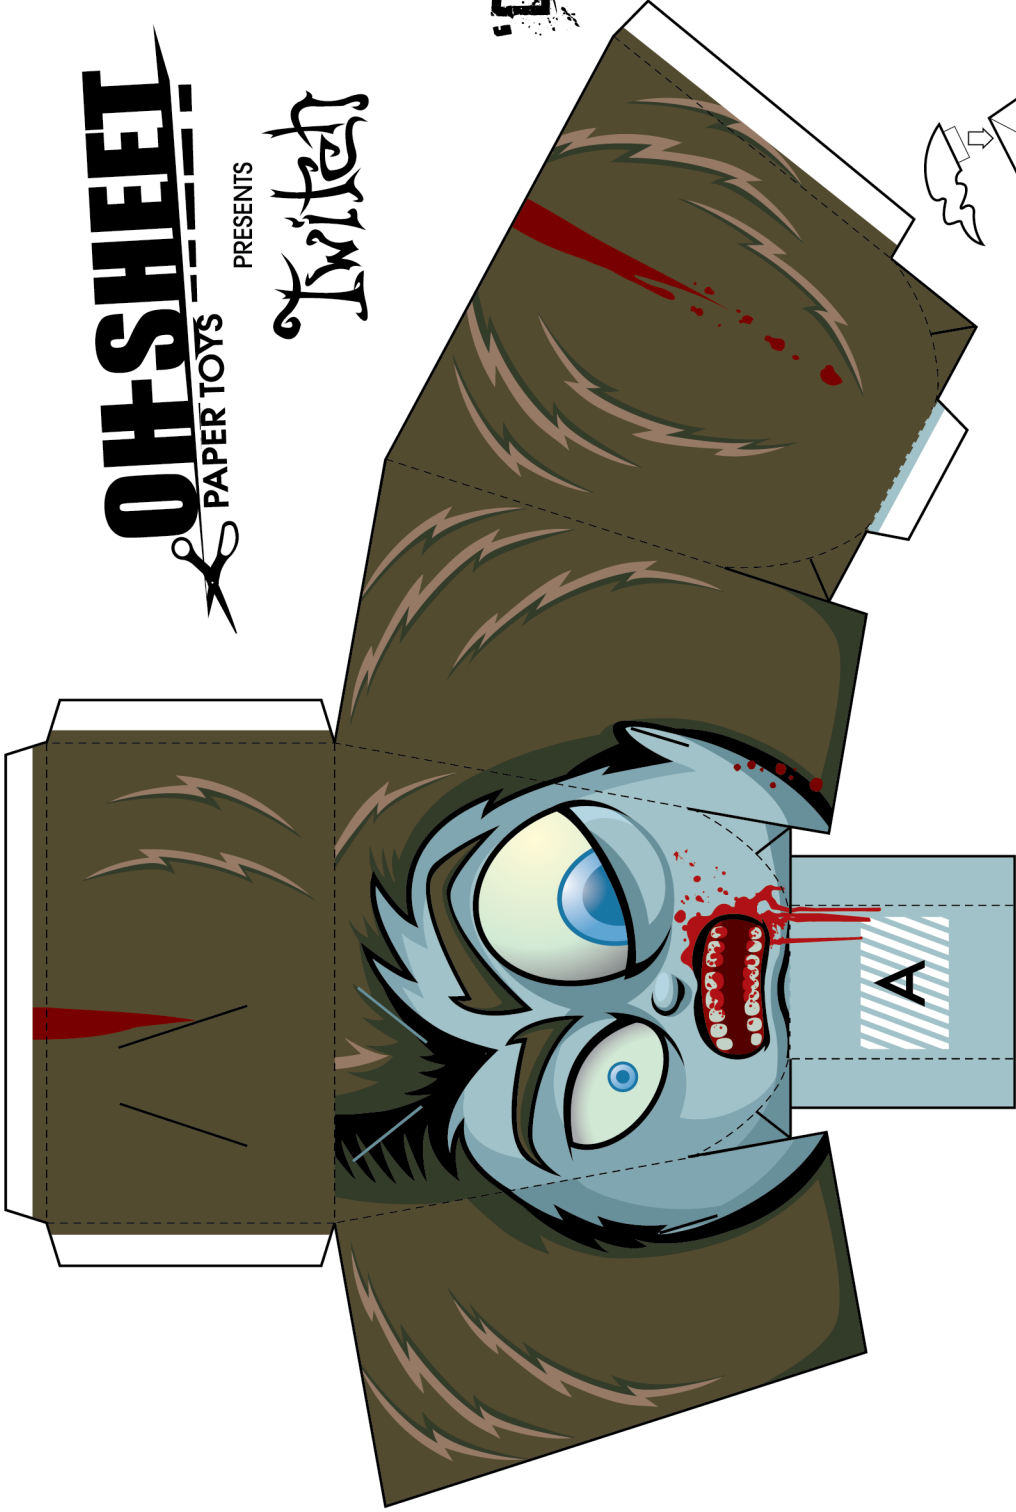

# OH-SHEET

PAPER TOYS

PRESENTS

## Twisted

### 'Dead Head'

# HALLOWEEN

EDITION

Fold and glue before cutting.

Fold and glue before cutting.  
Then attach to hair piece.

★ Attach hair piece and ears before gluing all sides of the head.

Fold and glue before cutting.

★ Attach arms to body before gluing all sides.