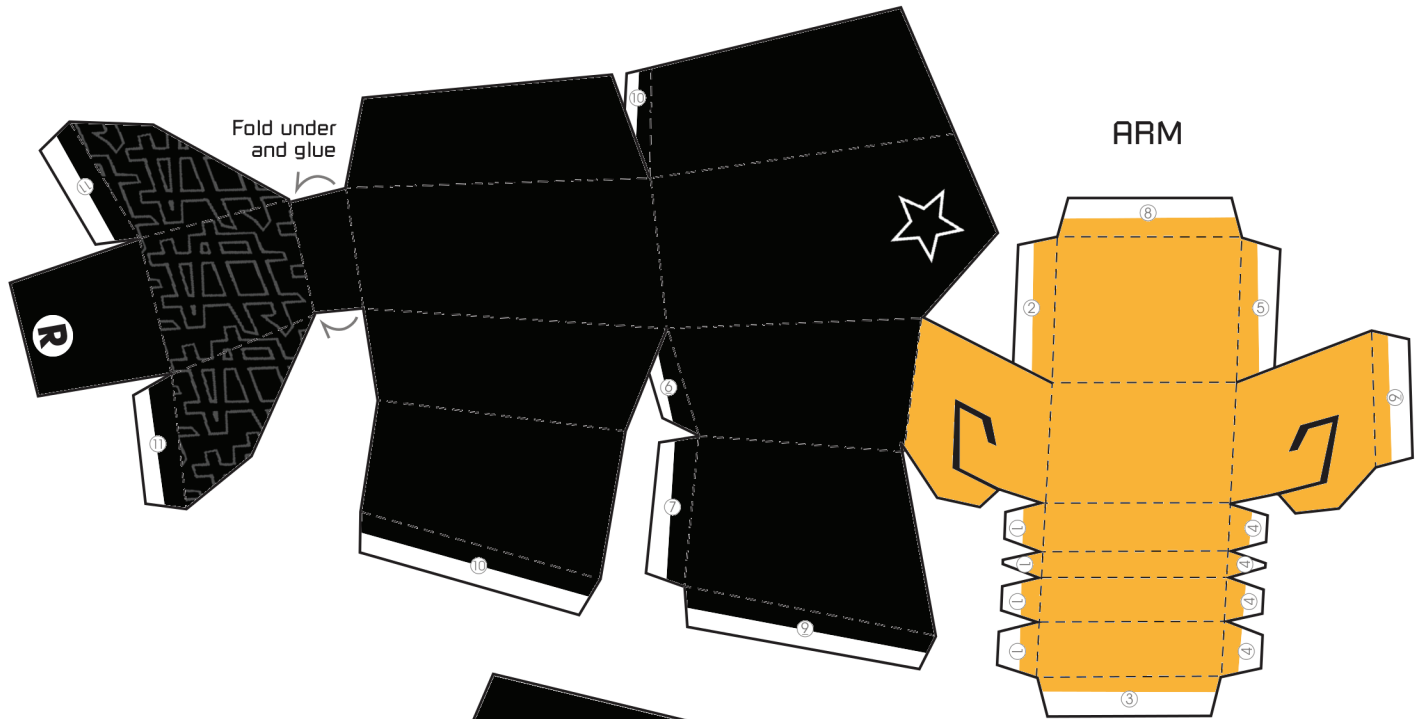

# ZEALOT GUARD

**OH-SHEET**  
PAPER TOYS  
Custom by St.Hellvis  
www.sthellvis.com

BODY

CUT  
FOLD

HEAD

CHEST

BACK LEG PIECE

BACK LEG PIECE

WING

LEG

KNEE

KNEE

LEG