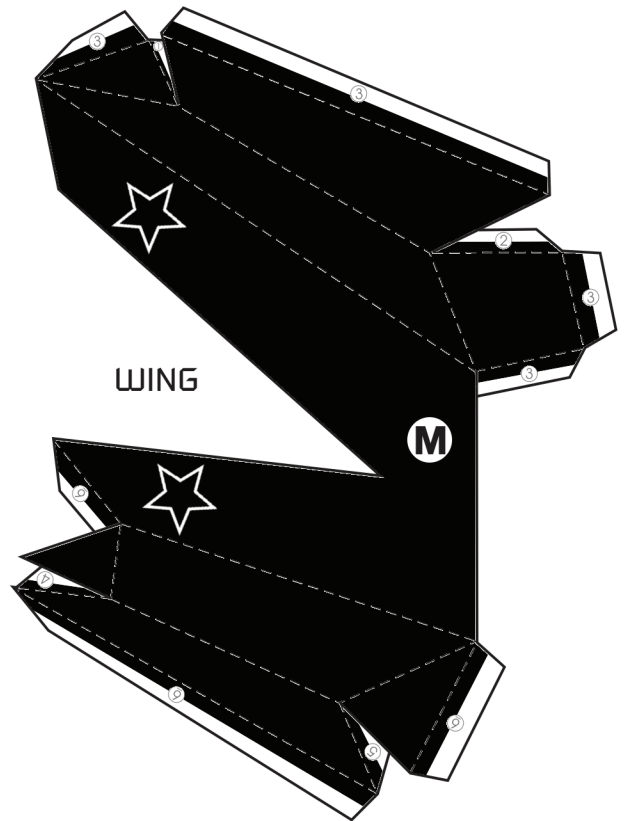

# ZEALOT GUARD

**OH-SHEET**  
PAPER TOYS  
Custom by St.Hellvis  
www.sthellvis.com

BODY

CUT  
FOLD

HEAD

CHEST

BACK LEG PIECE

BACK LEG PIECE

WING

LEG

KNEE

KNEE

LEG