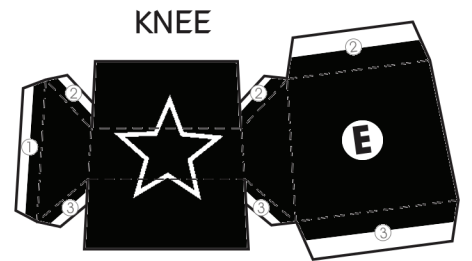

# ZEALOT GUARD

**OH-SHEET**  
PAPER TOYS  
Custom by St.Hellvis  
www.sthellvis.com

BODY

CUT  
FOLD

HEAD

CHEST

BACK LEG PIECE

BACK LEG PIECE

WING

LEG

KNEE

KNEE

LEG