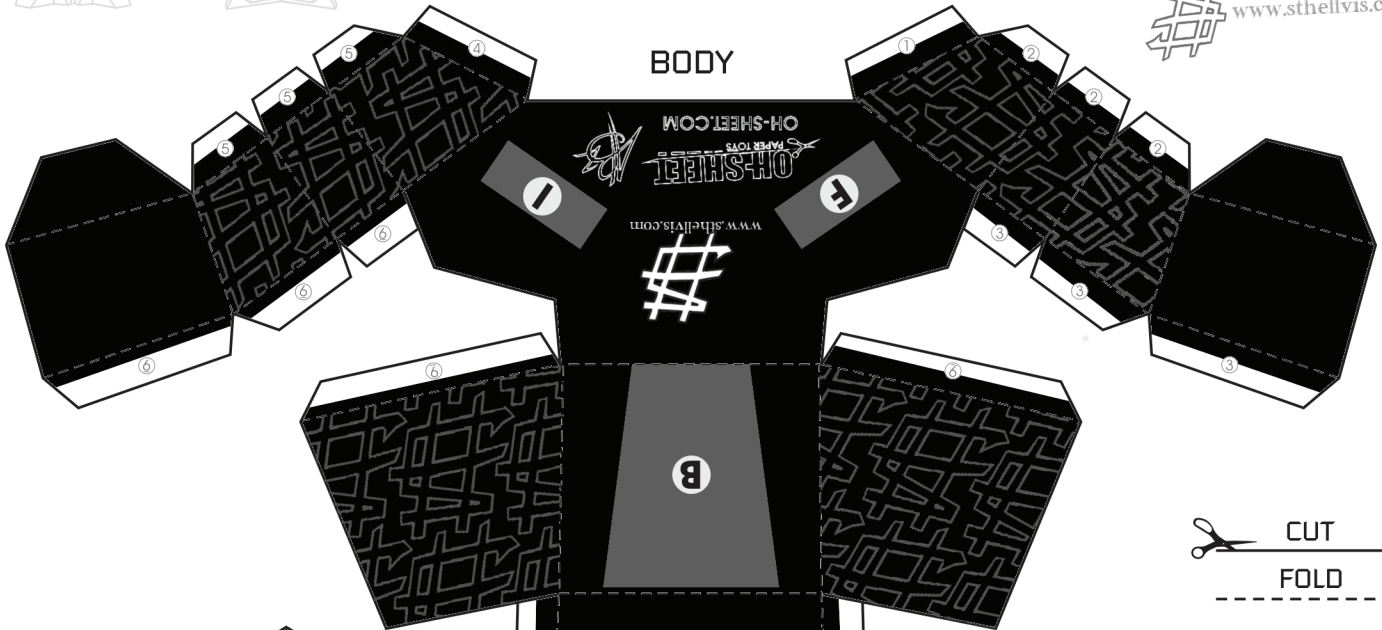

# ZEALOT GUARD

**OH-SHEET**  
PAPER TOYS  
Custom by St.Hellvis  
www.sthellvis.com

BODY

CUT  
FOLD

HEAD

CHEST

BACK LEG PIECE

BACK LEG PIECE

WING

LEG

KNEE

KNEE

LEG