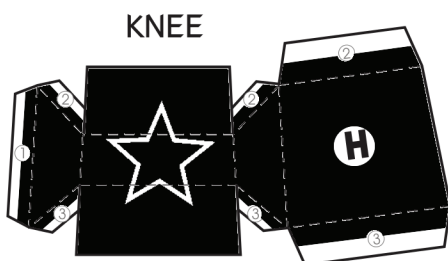

# ZEALOT GUARD

**OH-SHEET**  
PAPER TOYS  
Custom by St.Hellvis  
www.sthellvis.com

BODY

CUT  
FOLD

HEAD

CHEST

BACK LEG PIECE

BACK LEG PIECE

WING

LEG

KNEE

KNEE

LEG