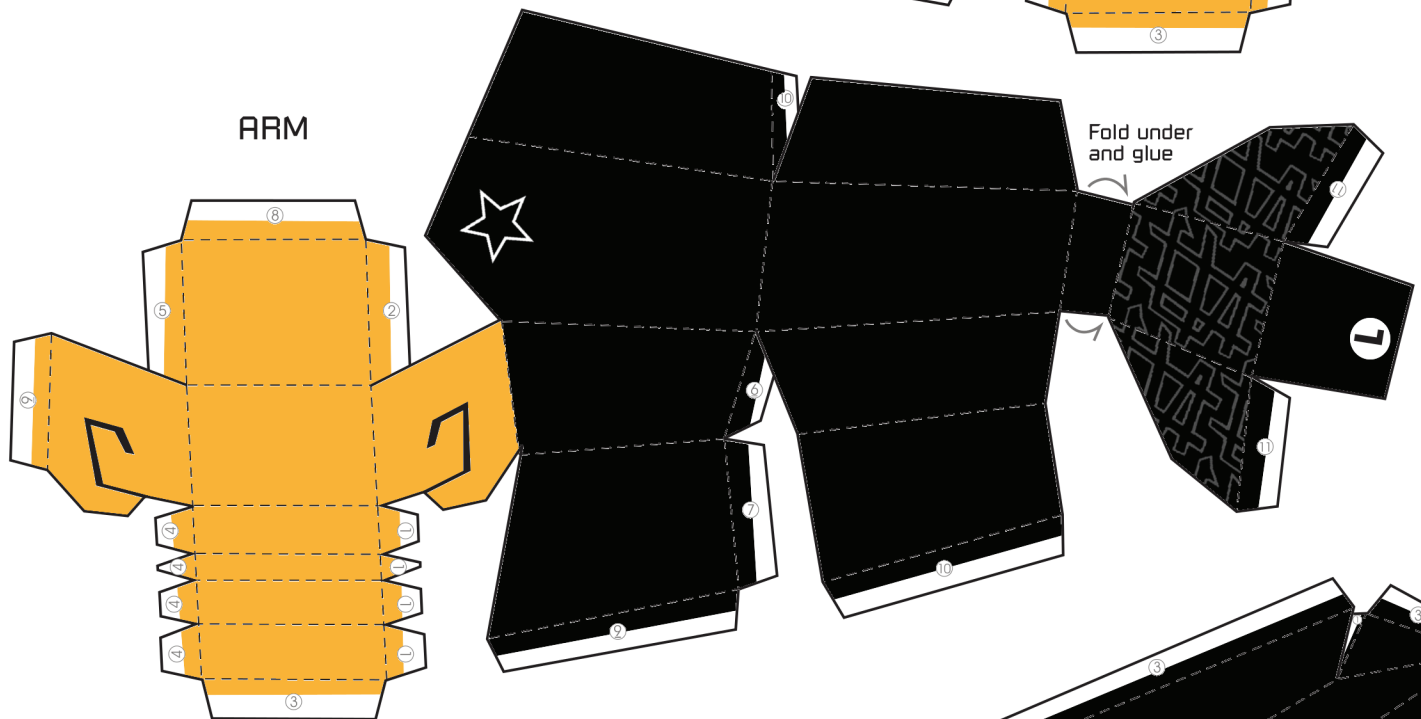

# ZEALOT GUARD

**OH-SHEET**  
PAPER TOYS  
Custom by St.Hellvis  
www.sthellvis.com

BODY

CUT  
FOLD

HEAD

CHEST

BACK LEG PIECE

BACK LEG PIECE

WING

LEG

KNEE

KNEE

LEG