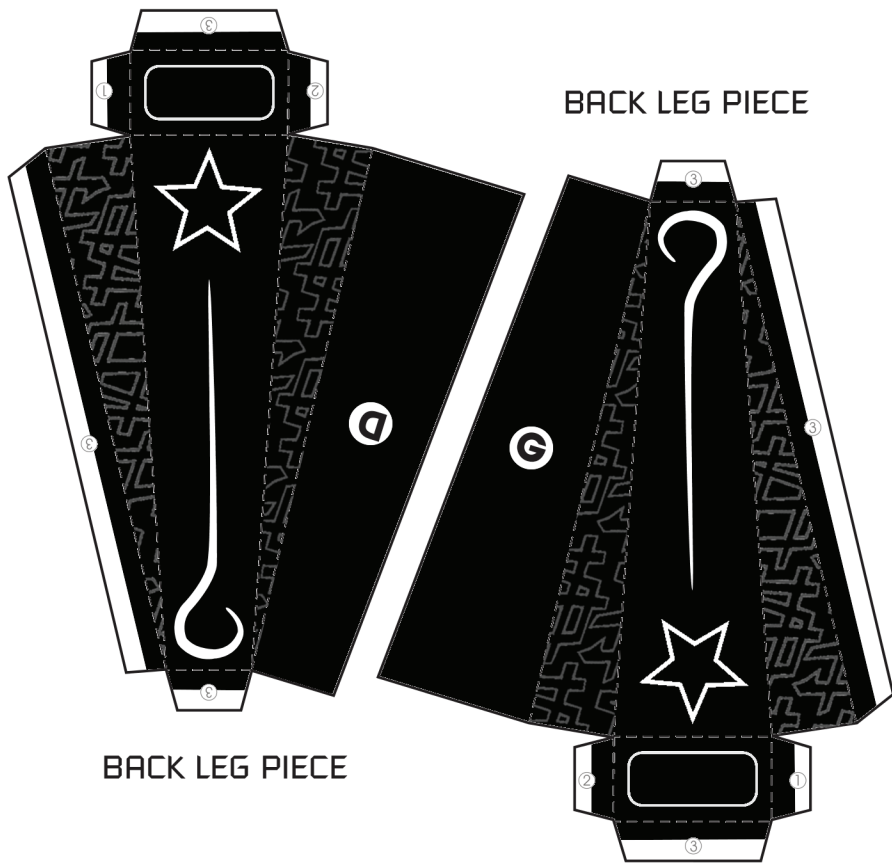

# ZEALOT GUARD

**OH-SHEET**  
PAPER TOYS  
Custom by St.Hellvis  
www.sthellvis.com

BODY

CUT  
FOLD

HEAD

CHEST

BACK LEG PIECE

BACK LEG PIECE

WING

LEG

KNEE

KNEE

LEG