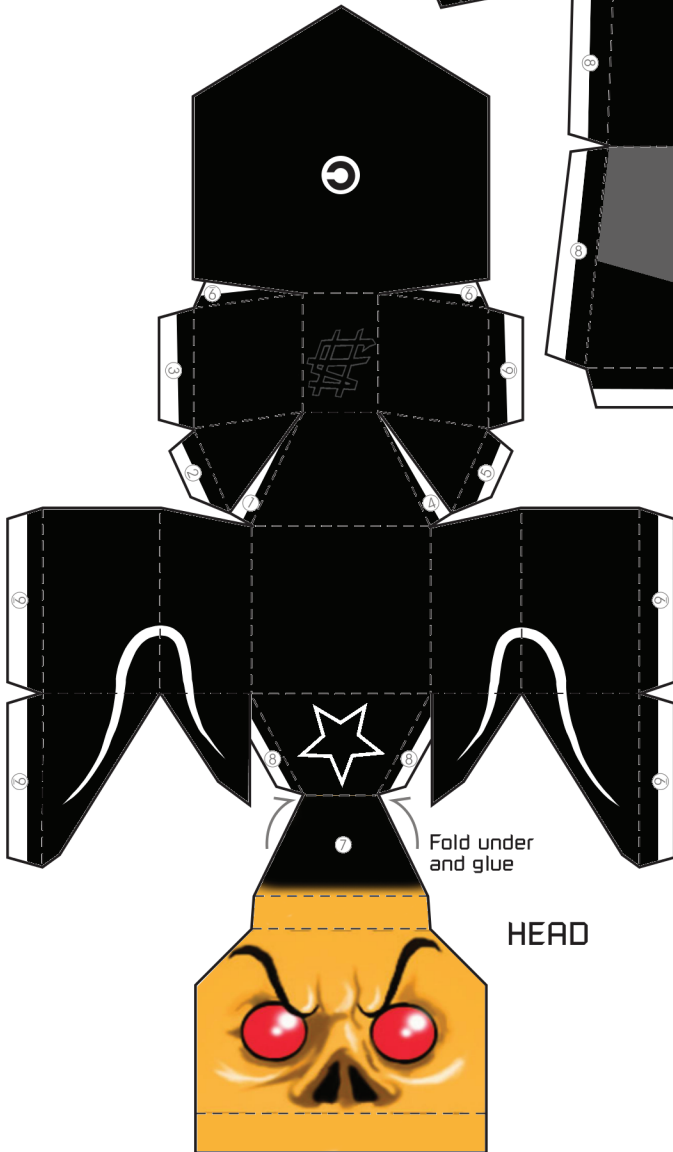

# ZEALOT GUARD

**OH-SHEET**  
PAPER TOYS  
Custom by St.Hellvis  
www.sthellvis.com

BODY

CUT  
FOLD

HEAD

CHEST

BACK LEG PIECE

BACK LEG PIECE

WING

LEG

KNEE

KNEE

LEG