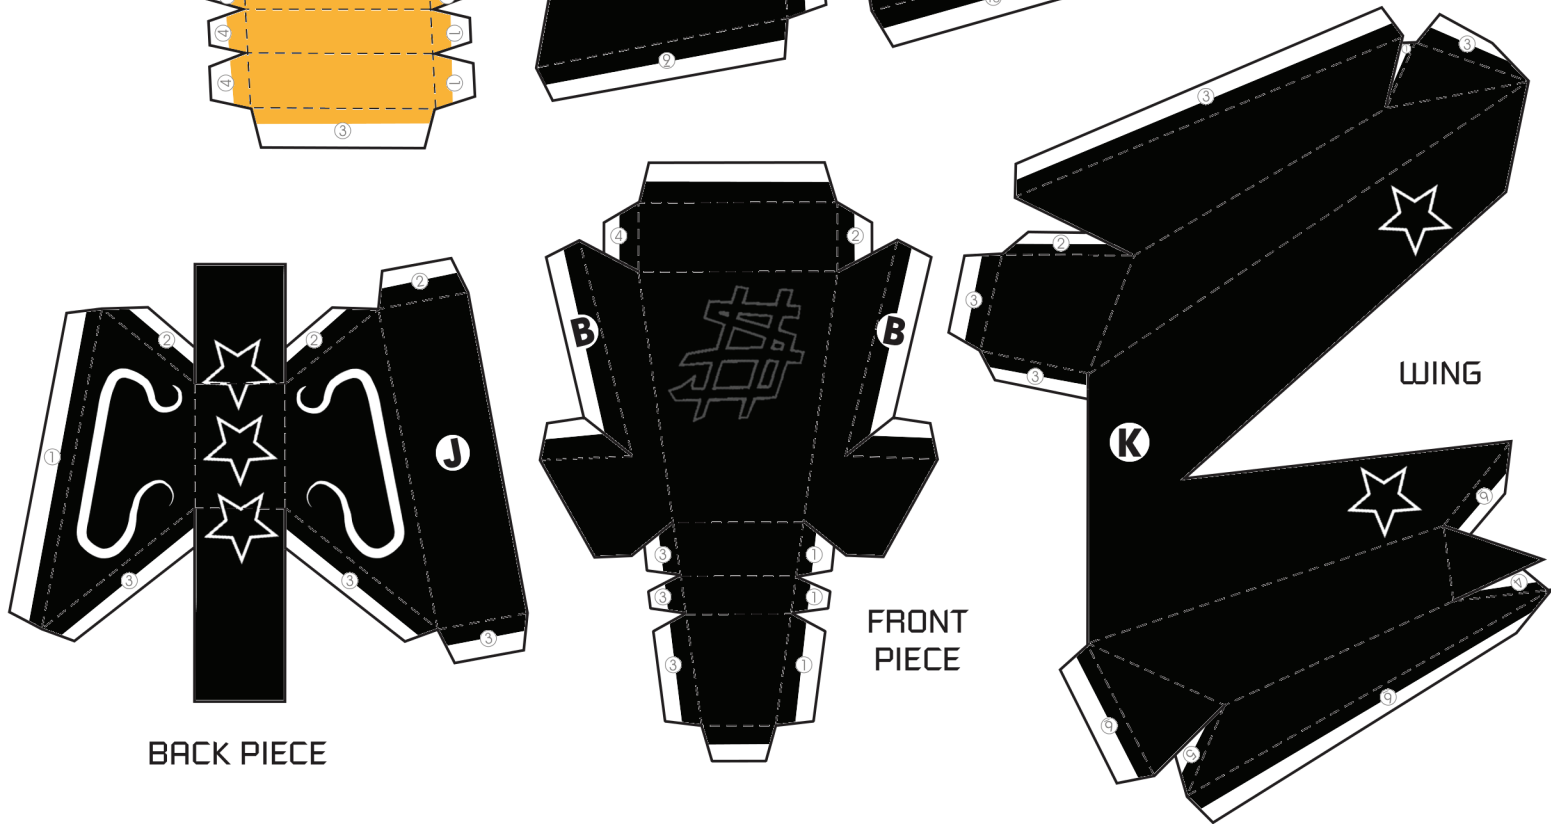

# ZEALOT GUARD

**OH-SHEET**  
PAPER TOYS  
Custom by St.Hellvis  
www.sthellvis.com

BODY

CUT  
FOLD

HEAD

CHEST

BACK LEG PIECE

BACK LEG PIECE

WING

LEG

KNEE

KNEE

LEG