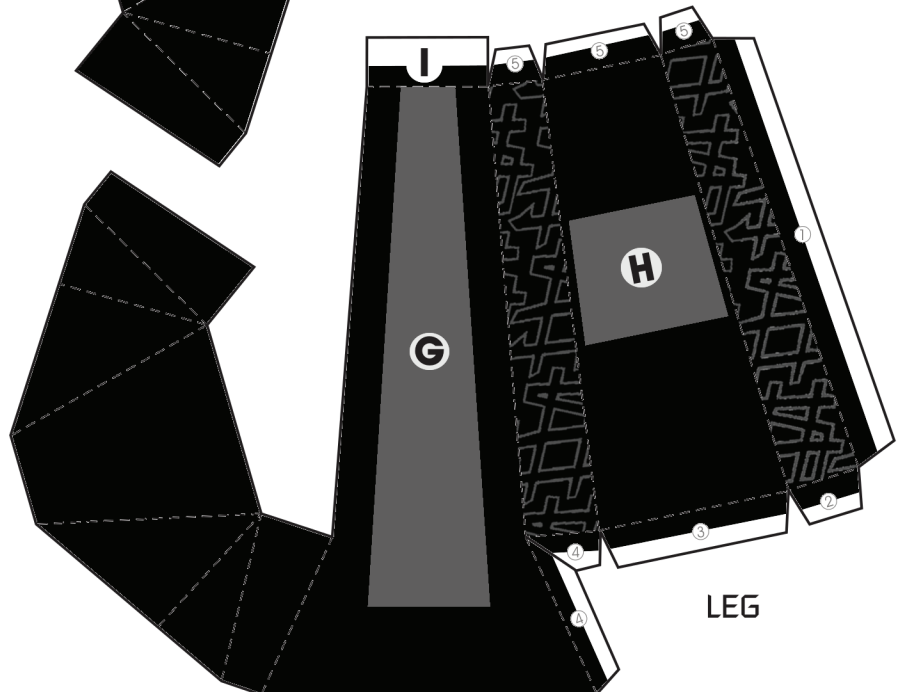

# ZEALOT GUARD

**OH-SHEET**  
PAPER TOYS  
Custom by St.Hellvis  
www.sthellvis.com

BODY

CUT  
FOLD

HEAD

CHEST

BACK LEG PIECE

BACK LEG PIECE

WING

LEG

KNEE

KNEE

LEG