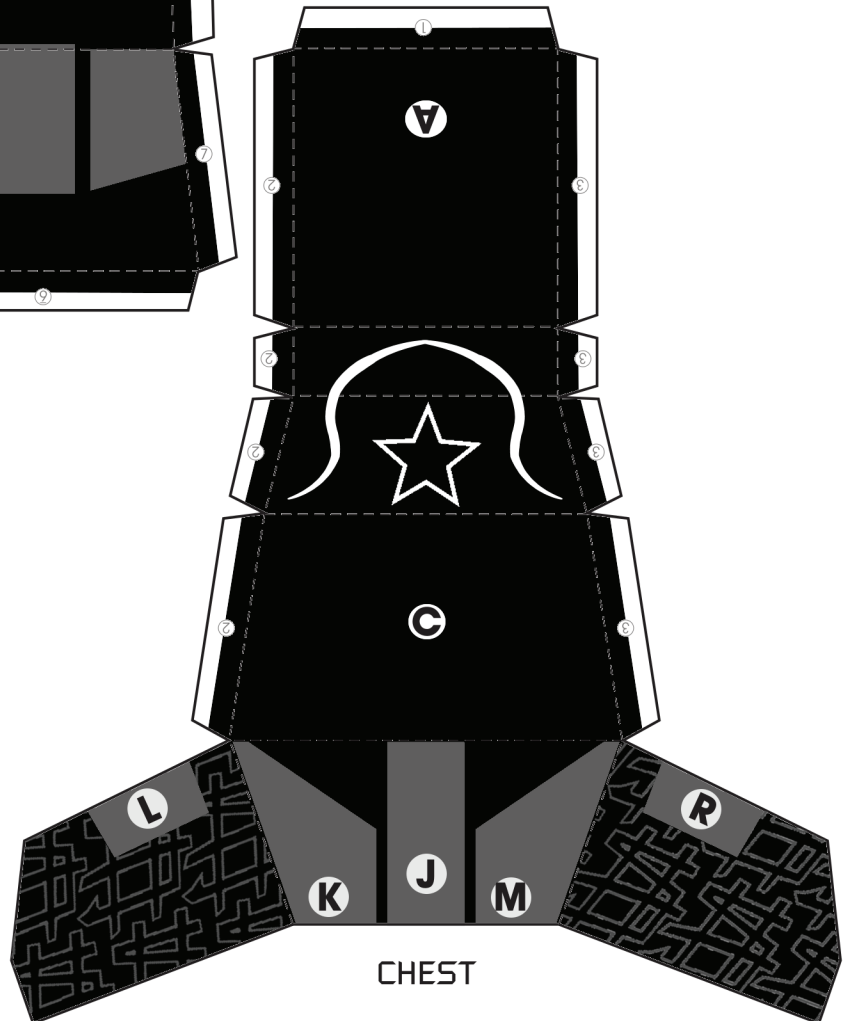

# ZEALOT GUARD

**OH-SHEET**  
PAPER TOYS  
Custom by St.Hellvis  
www.sthellvis.com

BODY

CUT  
FOLD

HEAD

CHEST

BACK LEG PIECE

BACK LEG PIECE

WING

LEG

KNEE

KNEE

LEG