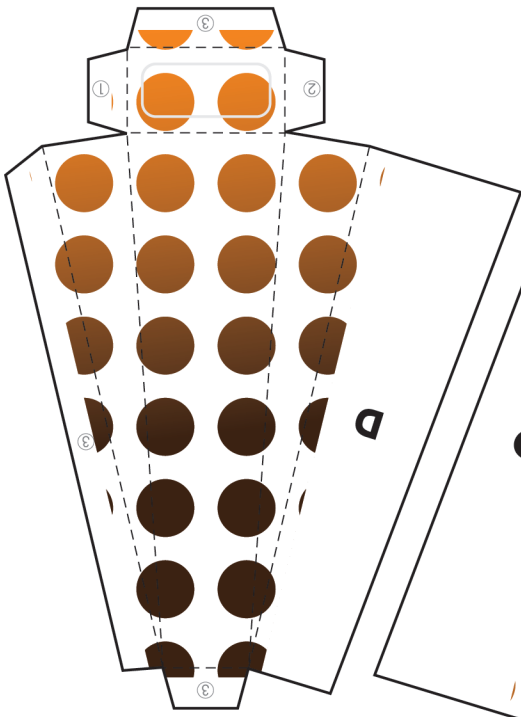

ZEALOT GUARD

OH-SHEET
PAPER TOYS

BODY

Fold under and glue

HEAD

CHEST

www.nickknife.com

www.nickknife.com

ARM

ARM

Fold under and glue

BACK PIECE

FRONT PIECE

WING

BACK LEG PIECE

BACK LEG PIECE

KNEE

KNEE

LEG