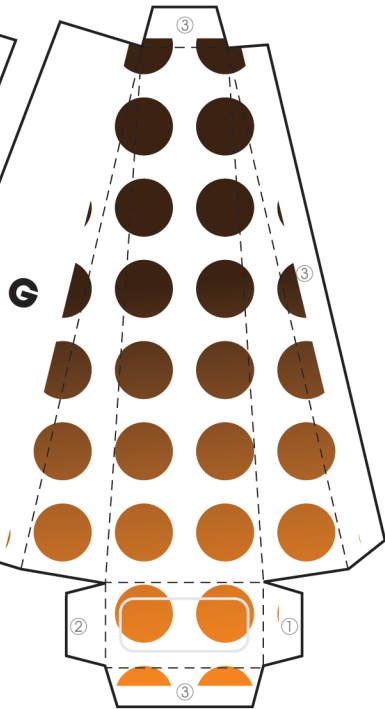

ZEALOT GUARD

OH-SHEET
PAPER TOYS

BODY

Fold under and glue

HEAD

CHEST

www.nickknife.com

www.nickknife.com

ARM

ARM

Fold under and glue

BACK PIECE

FRONT PIECE

WING

BACK LEG PIECE

BACK LEG PIECE

KNEE

KNEE

LEG