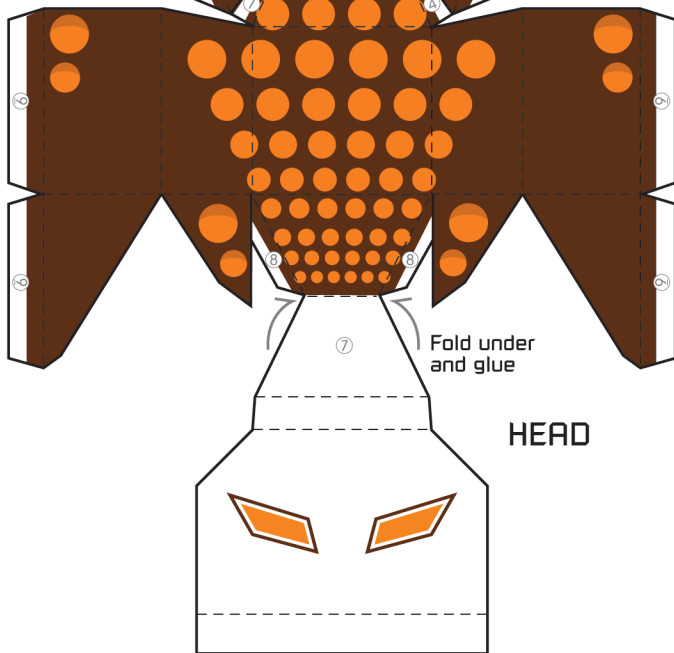

ZEALOT GUARD

OH-SHEET
PAPER TOYS

BODY

Fold under and glue

HEAD

CHEST

www.nickknife.com

www.nickknife.com

ARM

ARM

Fold under and glue

BACK PIECE

FRONT PIECE

WING

BACK LEG PIECE

BACK LEG PIECE

KNEE

KNEE

LEG