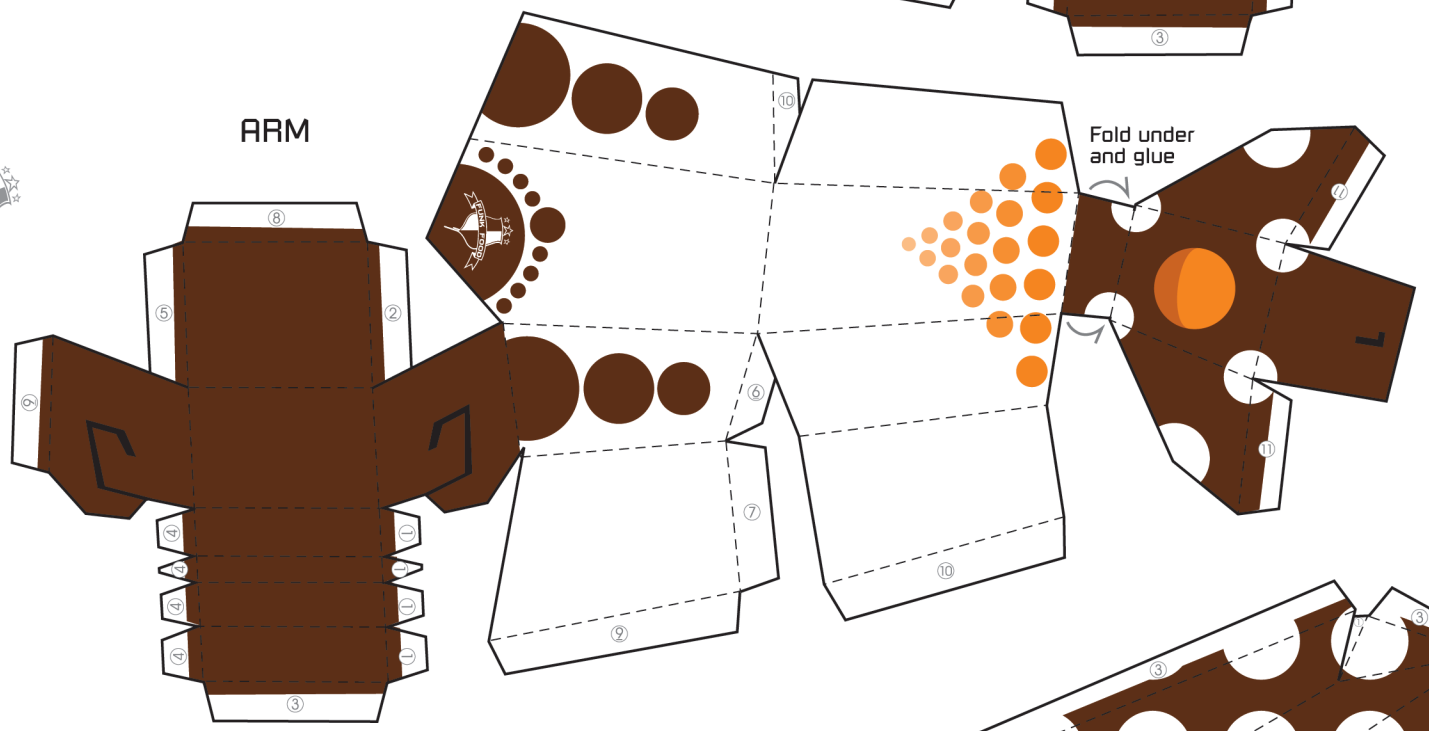

ZEALOT GUARD

OH-SHEET
PAPER TOYS

BODY

Fold under and glue

HEAD

CHEST

www.nickknife.com

www.nickknife.com

ARM

ARM

Fold under and glue

BACK PIECE

FRONT PIECE

WING

BACK LEG PIECE

BACK LEG PIECE

KNEE

KNEE

LEG