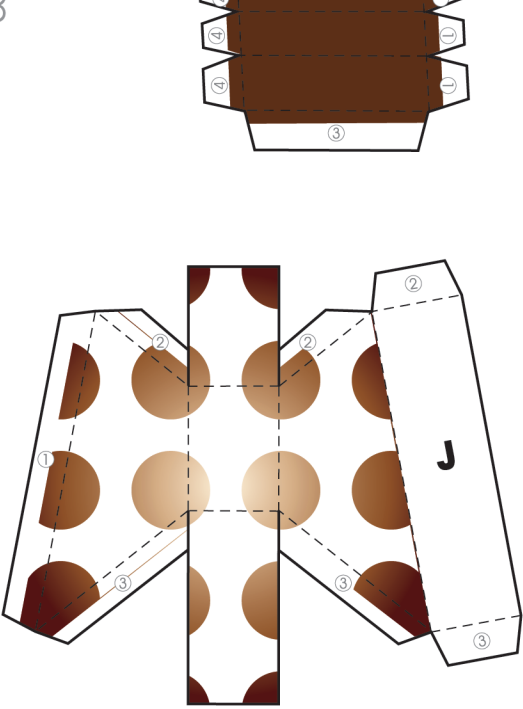

ZEALOT GUARD

OH-SHEET
PAPER TOYS

BODY

Fold under and glue

HEAD

CHEST

www.nickknife.com

www.nickknife.com

ARM

ARM

Fold under and glue

BACK PIECE

FRONT PIECE

WING

BACK LEG PIECE

BACK LEG PIECE

KNEE

KNEE

LEG