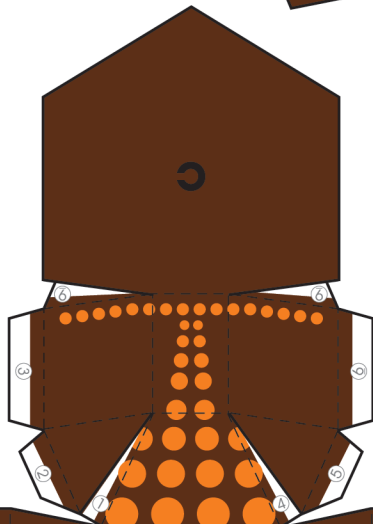

ZEALOT GUARD

OH-SHEET
PAPER TOYS

BODY

Fold under and glue

HEAD

CHEST

www.nickknife.com

www.nickknife.com

ARM

ARM

Fold under and glue

BACK PIECE

FRONT PIECE

WING

BACK LEG PIECE

BACK LEG PIECE

KNEE

KNEE

LEG