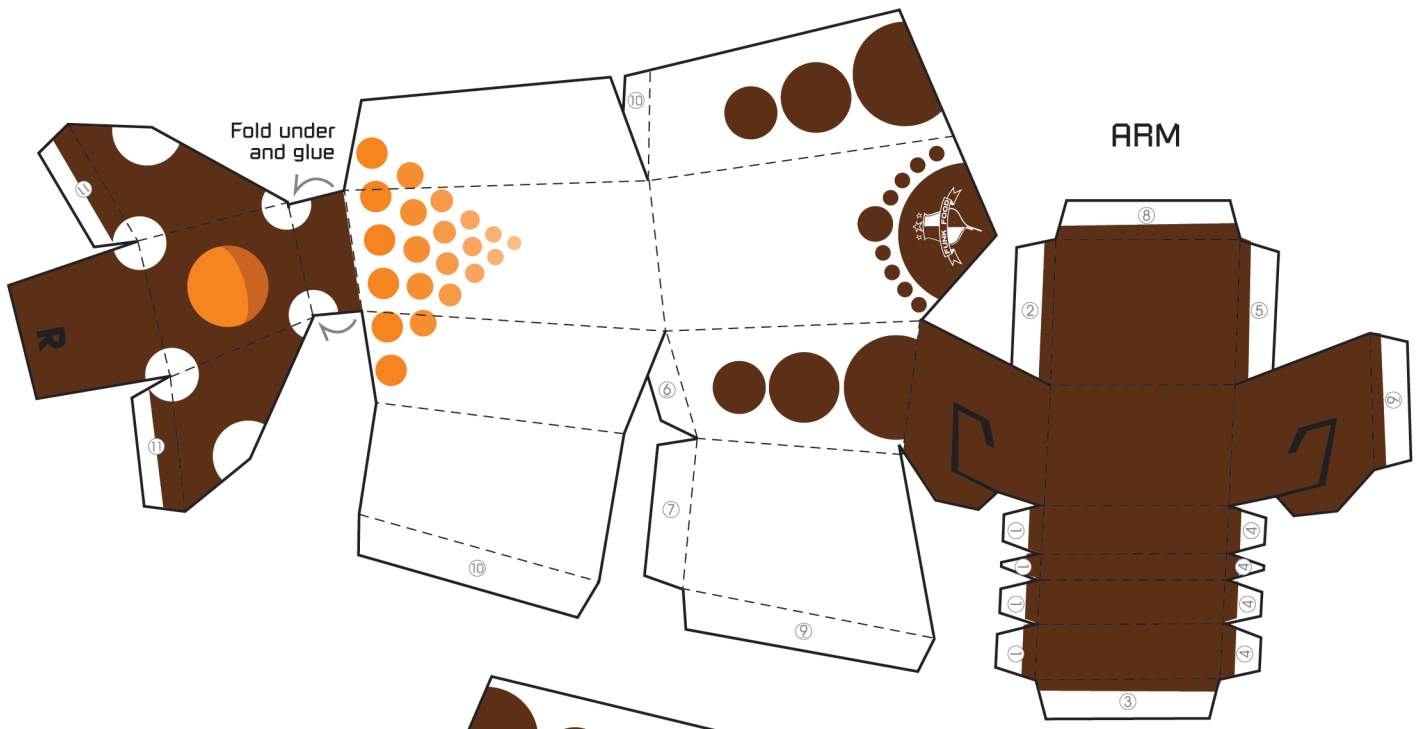

ZEALOT GUARD

OH-SHEET
PAPER TOYS

BODY

Fold under and glue

HEAD

CHEST

www.nickknife.com

www.nickknife.com

ARM

ARM

Fold under and glue

BACK PIECE

FRONT PIECE

WING

BACK LEG PIECE

BACK LEG PIECE

KNEE

KNEE

LEG