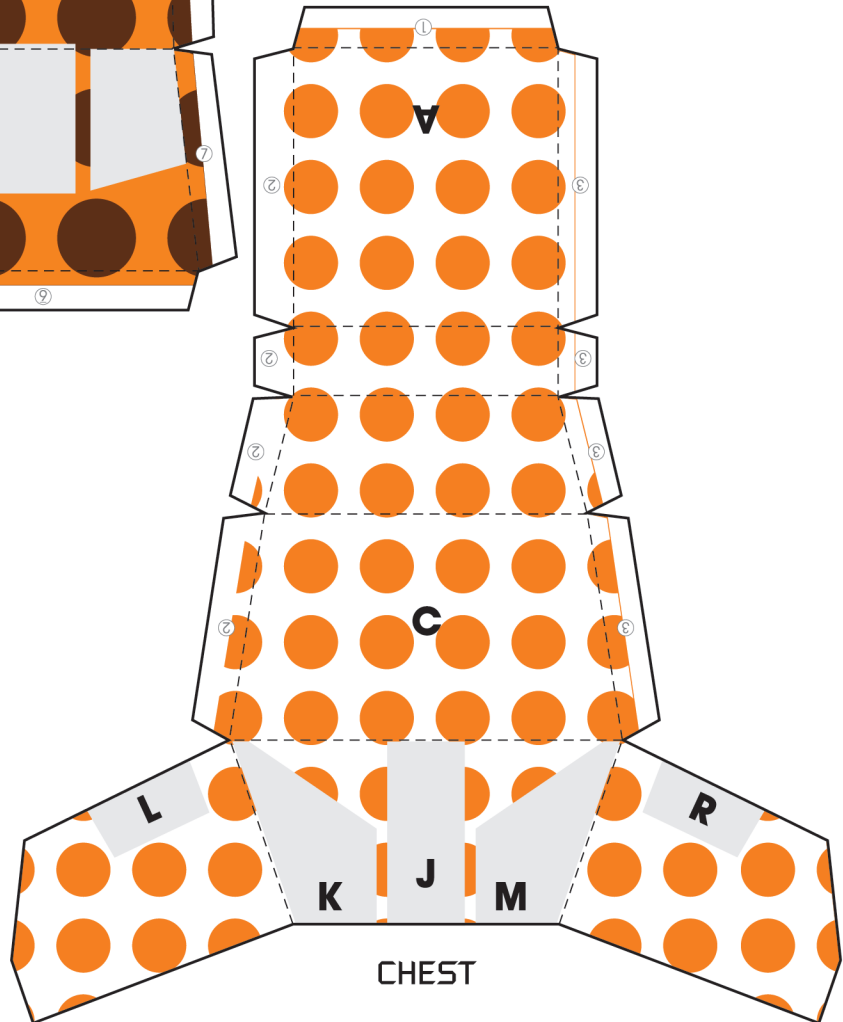

ZEALOT GUARD

OH-SHEET
PAPER TOYS

BODY

Fold under and glue

HEAD

CHEST

www.nickknife.com

www.nickknife.com

ARM

ARM

Fold under and glue

BACK PIECE

FRONT PIECE

WING

BACK LEG PIECE

BACK LEG PIECE

KNEE

KNEE

LEG