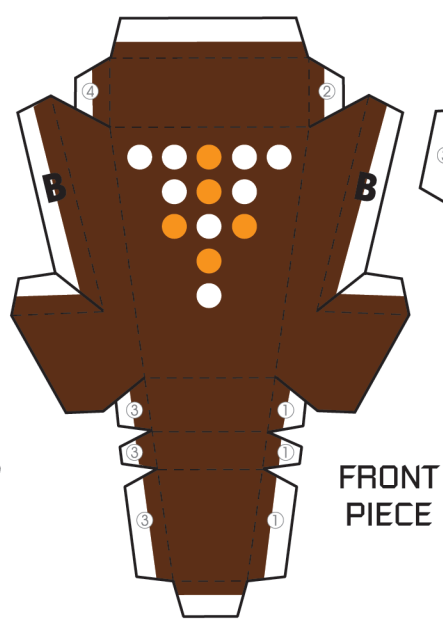

ZEALOT GUARD

OH-SHEET
PAPER TOYS

BODY

Fold under and glue

HEAD

CHEST

www.nickknife.com

www.nickknife.com

ARM

ARM

Fold under and glue

BACK PIECE

FRONT PIECE

WING

BACK LEG PIECE

BACK LEG PIECE

KNEE

KNEE

LEG