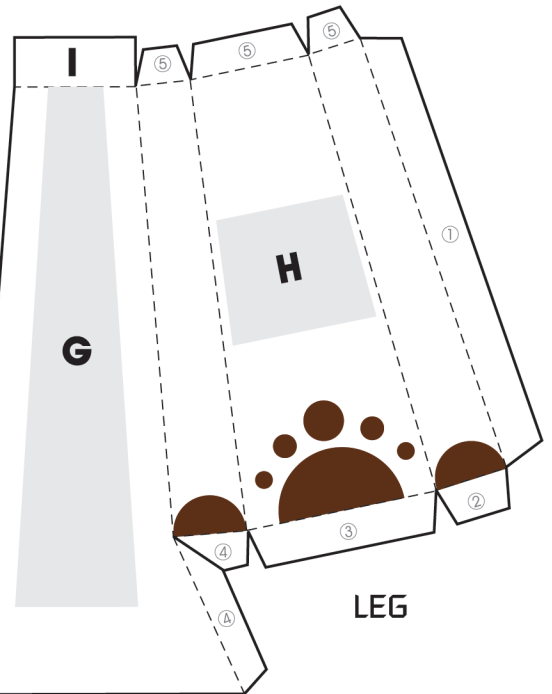

ZEALOT GUARD

OH-SHEET
PAPER TOYS

BODY

Fold under and glue

HEAD

CHEST

www.nickknife.com

www.nickknife.com

ARM

ARM

Fold under and glue

BACK PIECE

FRONT PIECE

WING

BACK LEG PIECE

BACK LEG PIECE

KNEE

KNEE

LEG