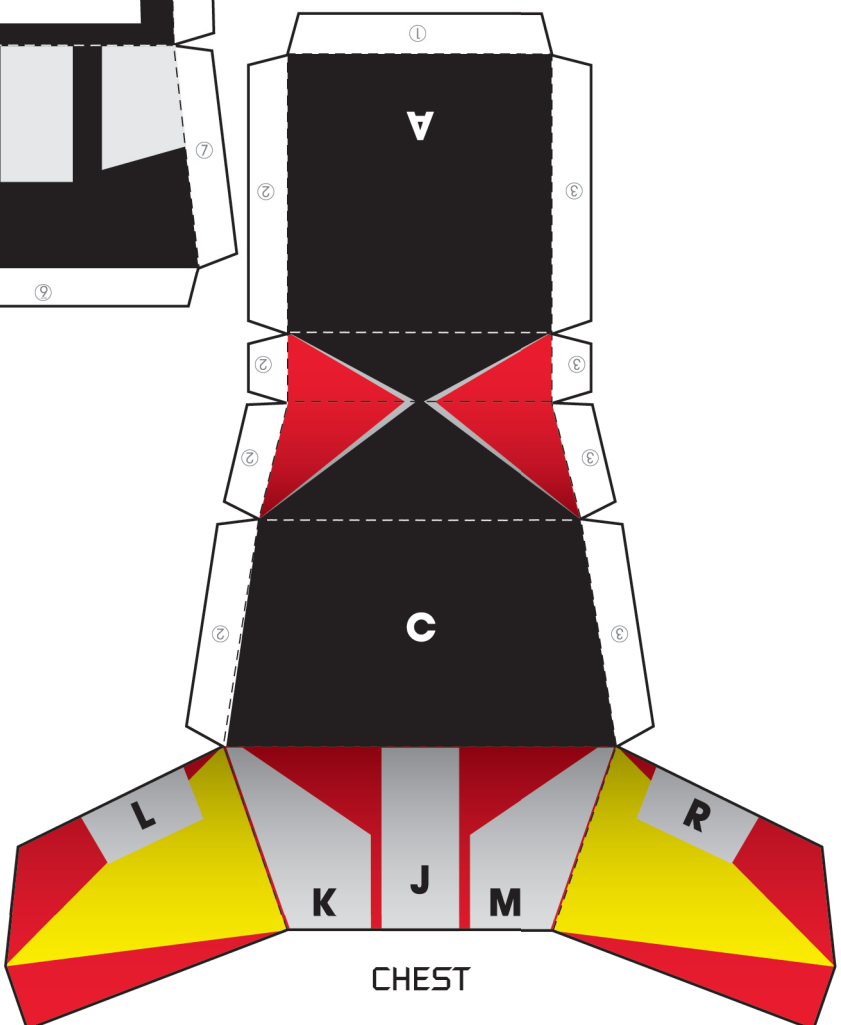

ZEALOT GUARD

ARM

ARM

Fold under and glue

BACK PIECE

FRONT PIECE

WING

BACK LEG PIECE

WING

BACK LEG PIECE

LEG

KNEE

KNEE

LEG