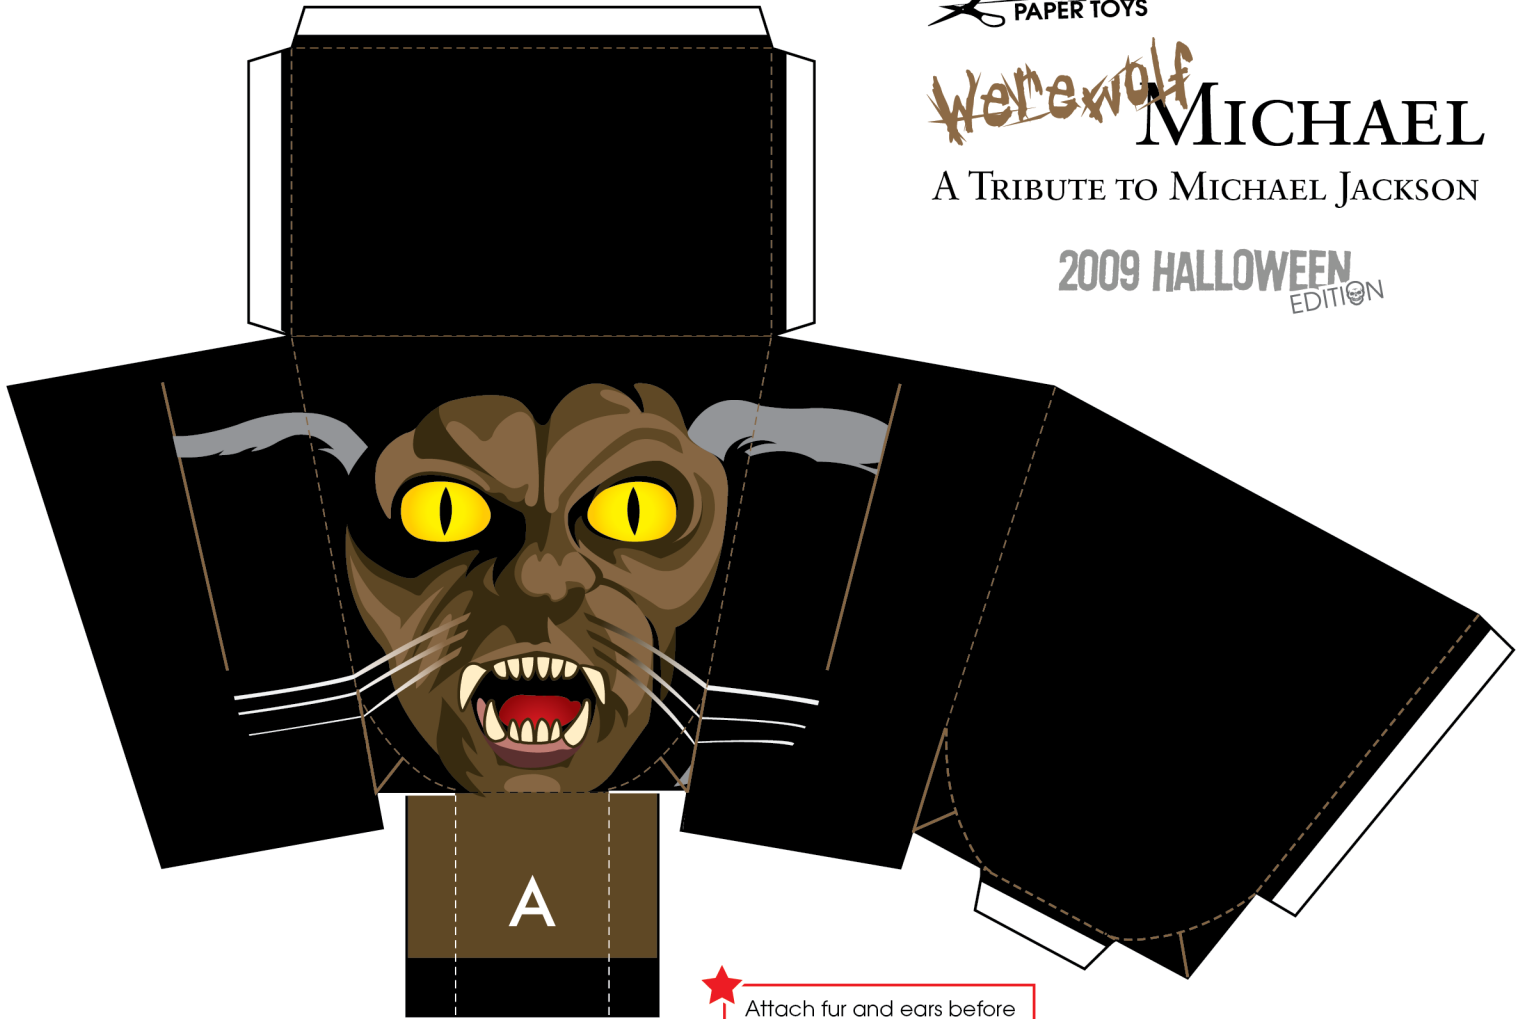

*Werewolf*  
**MICHAEL**

A TRIBUTE TO MICHAEL JACKSON

2009 HALLOWEEN  
EDITION

★ Attach fur and ears before gluing all sides of the head.

Fold and glue before cutting.