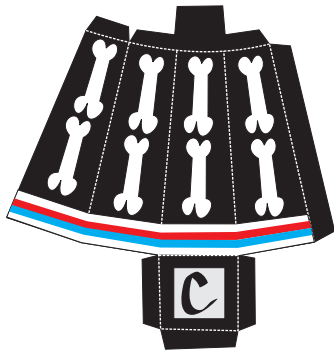

BONEY
Witch

OH-SHEET
PAPER TOYS

© 2008 OH-SHEET PAPER TOYS. ALL RIGHTS RESERVED

CUSTOMIZED BY
kyadok
dikids.blogspot.com

HANDS

BODY

LEGG

SHOES

SHOES

ARMY SHORTS